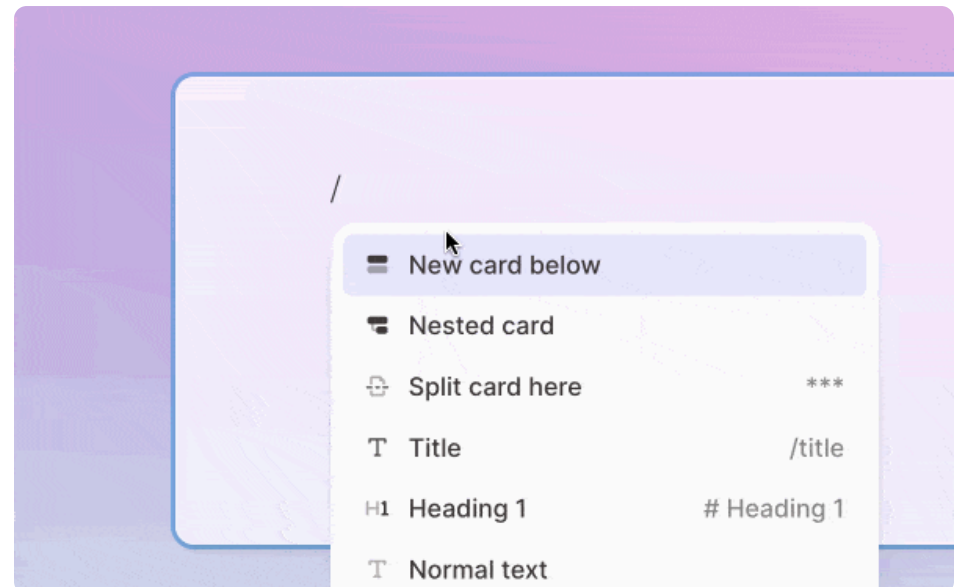

# Gamma Tips & Tricks

✨ Here's what you'll learn ✨

📝 How to edit in Gamma (desktop)

✨ Standout features

👋 How to find help

Thanks

**Tip:** if you're on desktop, try editing. **Go wild!** 🚀

## 🗂️ Slash Menu

Like Notion, Gamma uses a block-based editor and a slash menu. Type / while editing in a card to pull up the slash menu to browse all of the different content options.