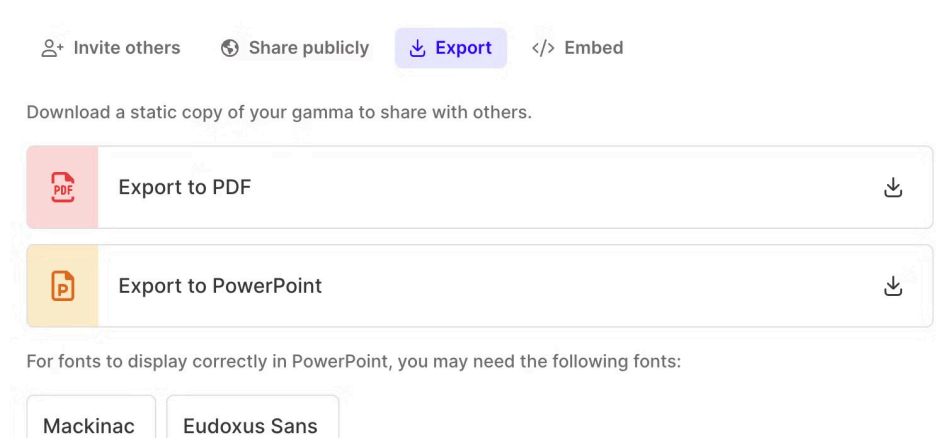

Export to PDF or PPT

Sometime you just gotta attach a PDF/PPT to an email. No sweat. Gammas can still be exported to more traditional formats.