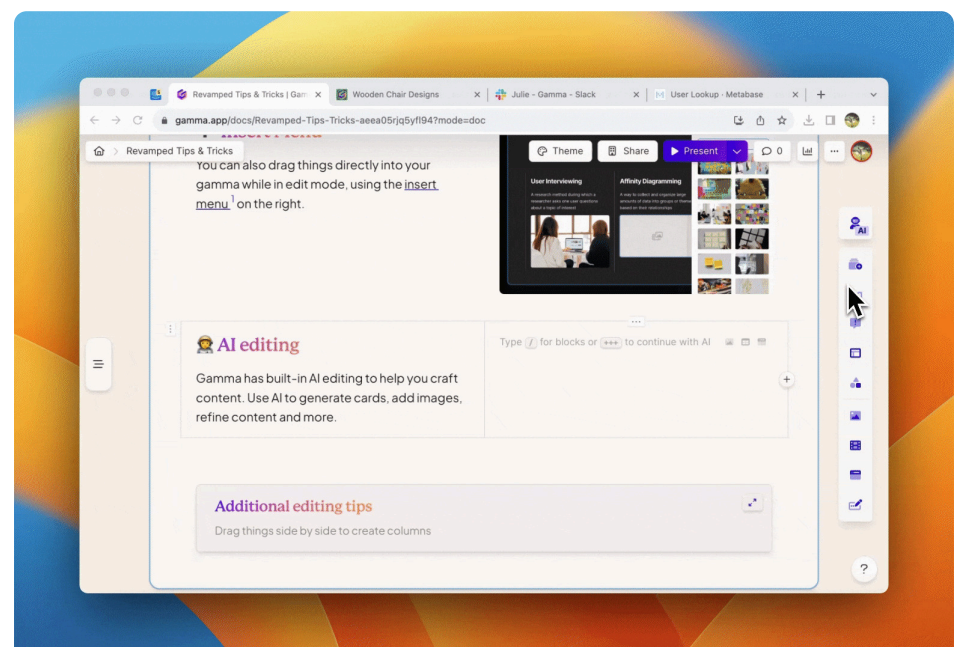

🤖 AI editing

Gamma has built-in AI editing to help you craft content. Use AI to generate cards, add images, refine content and more.