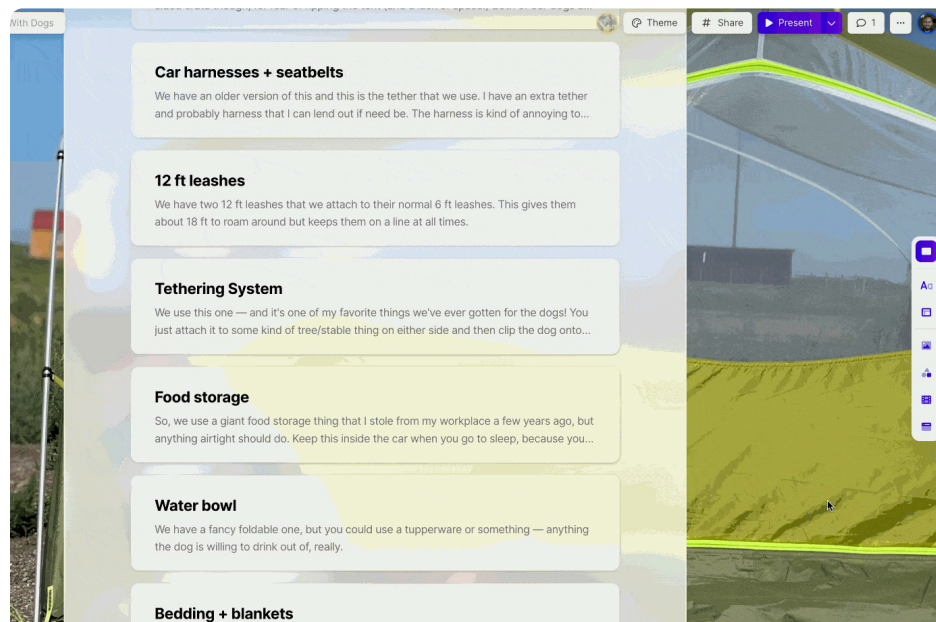

Built-in analytics

Gamma includes built in analytics. Track things like recent views, who viewed your gamma, when they opened it, and how many cards they viewed.